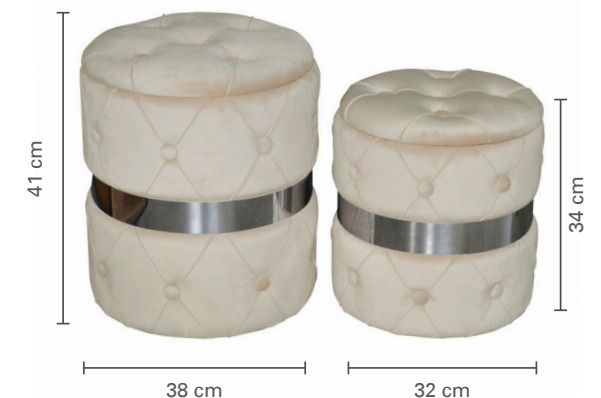

6-01556
 Square ottoman (Green, gold leg)
 Pouf carré (Vert, pattes or)
 (38.5 cm x 38.5 cm x 43 cm) **DELANO COLLECTION**
 Inner QTY: 0 Master QTY: 1

OTTOMANS

6-01525
 Round ottoman - Pink (2 pcs) / Ottoman rond - Rose (2 pcs)
LOUNGE COLLECTION
 Inner QTY: 0 Master QTY: 1

6-01534
 Round ottoman - Beige (2 pcs) / Ottoman rond - Beige (2 pcs)
BARON COLLECTION
 Inner QTY: 0 Master QTY: 1

OTTOMANS

6-01516

Cube ottoman - Black / Ottoman cube - Noir
(38 cm x 38 cm x 38 cm) **AUSTIN COLLECTION**