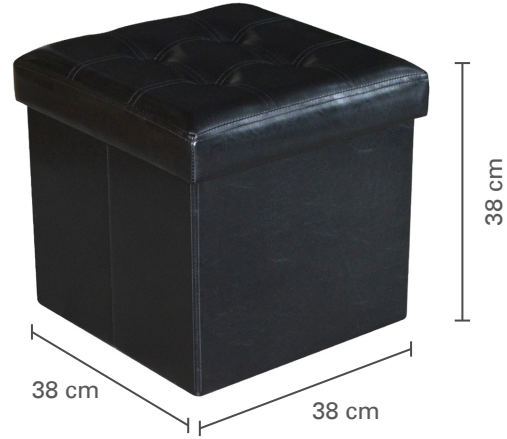

OTTOMANS

6-01516

Cube ottoman - Black / Ottoman cube - Noir
(38 cm x 38 cm x 38 cm) **AUSTIN COLLECTION**

Inner QTY: 0 Master QTY: 4