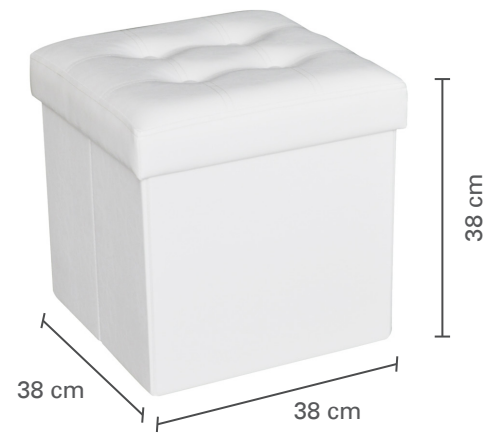

Inner QTY: 0 Master QTY: 4

6-01532

Cube ottoman - Black / Ottoman cube - Noir
(38 cm x 38 cm x 37.5 cm) **MADDOX COLLECTION**

Inner QTY: 0 Master QTY: 4

ACADIA Collection

6-01521

Rectangular storage ottoman - Black
Ottoman de rangement rectangulaire - Noir
(76.5 cm x 38 cm x 38 cm) **ACADIA COLLECTION**