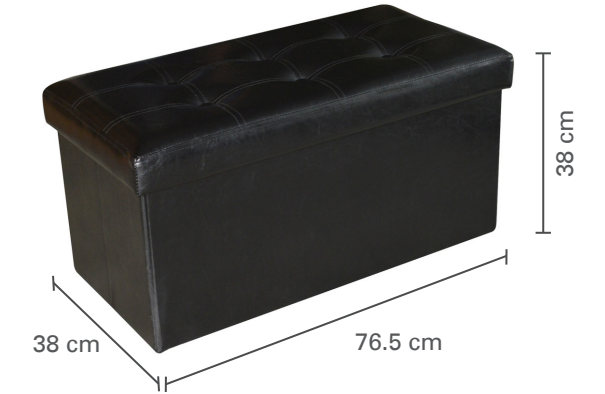

ACADIA Collection

6-01521

Rectangular storage ottoman - Black
Ottoman de rangement rectangulaire - Noir
(76.5 cm x 38 cm x 38 cm) **ACADIA COLLECTION**

Inner QTY: 0 Master QTY: 2