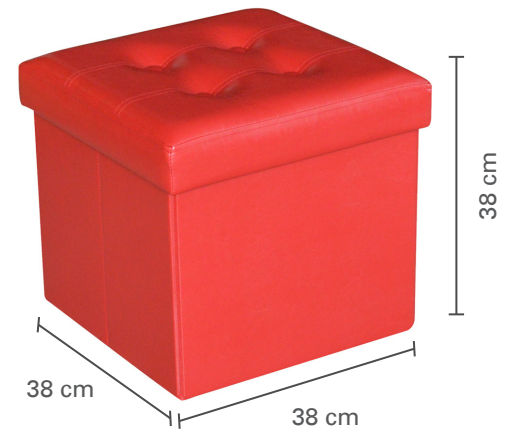

6-01518

Cube ottoman - Red / Ottoman cube - Rouge
(38 cm x 38 cm x 38 cm) **AUSTIN COLLECTION**

Inner QTY: 0 Master QTY: 4