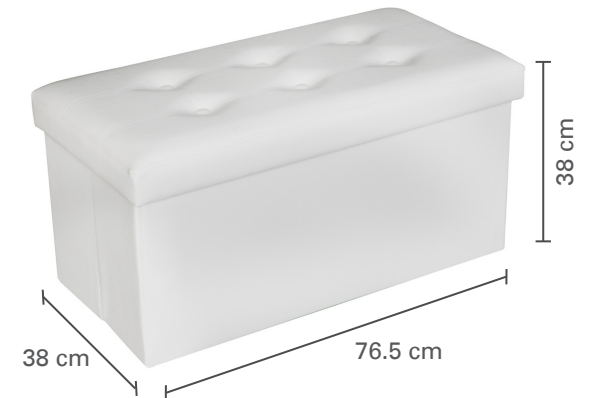

6-01522

Rectangular storage ottoman - White
Ottoman de rangement rectangulaire - Blanc
(76.5 cm x 38 cm x 38 cm) **ACADIA COLLECTION**

Inner QTY: 0 Master QTY: 2