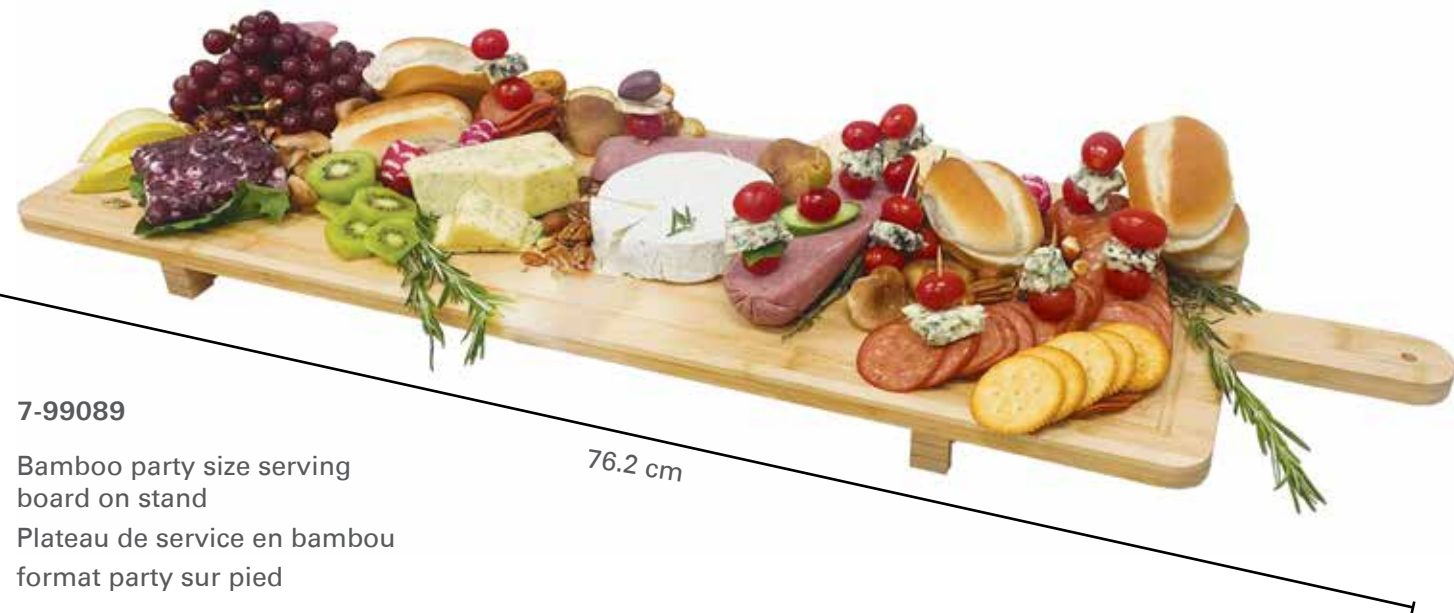

Bowls / Bols: 7x 7 x 5 cm

Inner QTY: 0
Master QTY: 6

7-88071 *

2 Piece set rotating bamboo serving platter with 1 ceramic bowl + 2 spoons included

Plateau de service 2 pièces rotatif en bambou avec 1 bol en céramique + 2 cuillères incluses

Tray / Plateau: 5.6 x 35.6 x 4.7 cm

Bowls / Bols: 7.5 x 7.5 x 5 cm

Inner QTY: 0
Master QTY: 6

7-99089

Bamboo party size serving board on stand

Plateau de service en bambou format party sur pied

Dimensions: 76.2 x 26 x 4 cm