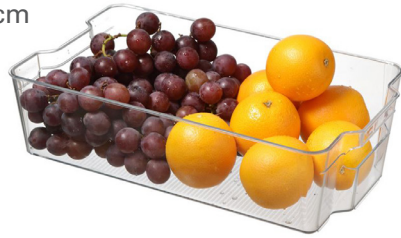

Inner QTY: 0
Master QTY: 4

6-00890

Fridge & Freezer storage organizer
Organisateur a frigo & congélateur

Dimensions:
37.5 cm x 21 cm x 10 cm

Inner QTY: 0
Master QTY: 12

6-00891

Fridge & Freezer storage organizer
Organisateur a frigo & congélateur