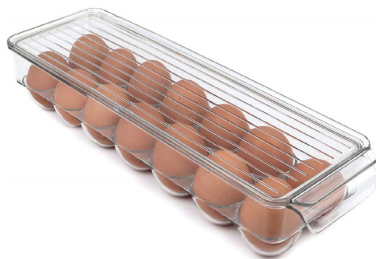

6-00894

Fridge storage organizer for eggs
Organisateur a frigo pour oeufs

Dimensions:
37 cm x 11 cm x 7.5 cm

Inner QTY: 0
Master QTY: 12